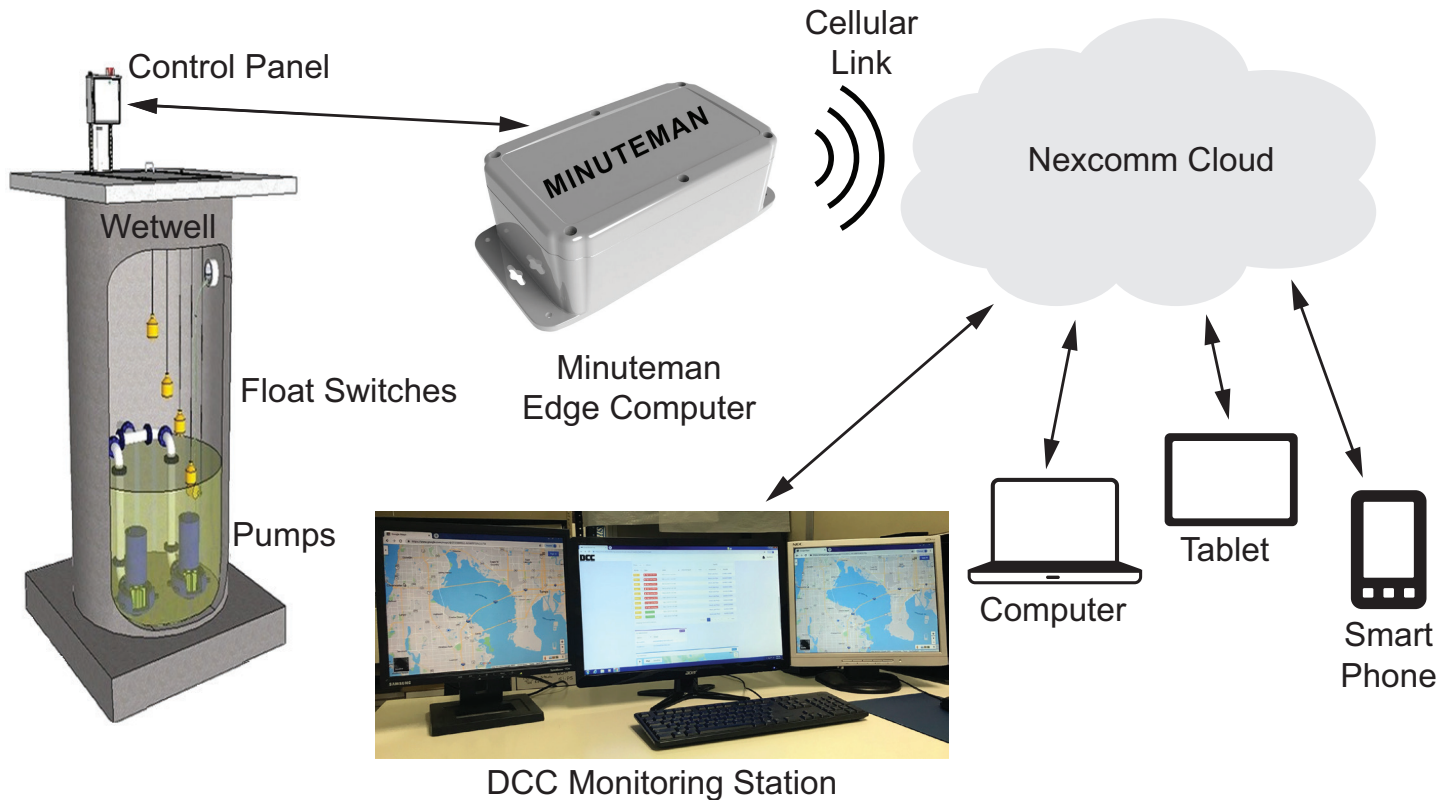

## Minuteman System

REMOTE MONITORING FOR YOUR PRIVATELY OWNED LIFT STATION

- You are notified of alarms as they happen
- Not dependent on a good Samaritan to call in
- Always on 24/7/365
- Up to the minute monitoring in real time
- See status on your desktop or smart phone
- Uses robust cell phone technology for connectivity
- Only \$49.95 per month, the same as a home security system
- Monthly report of key data alarms, run time, pump starts, power consumption
- Get to the problem before it is a problem
- Call out selective to your on-call service provider and site maintenance person

PREVENT SPILLS  
AVOID FINES  
IDENTIFY CLOGS  
SAVE ON POWER  
DEPEND ON  
**MINUTEMAN**  
BY DCC

TYPICAL FLOAT DUPLEX PRIVATE LIFT STATION

4260 114th Terrace N, Clearwater, FL 33762

Toll Free (800) 335-5219 • Office Phone (727) 547-1622 • Office Fax (727) 547-1722

## Minuteman System

REMOTE MONITORING FOR YOUR PRIVATELY OWNED LIFT STATION

### SPECIFICATIONS

1. Power Input 85 to 264 VAC, 50 / 60 Hz or 12 TO 17 VDC
2. Inputs: 16 Digital 110 VAC; One 4 to 20 mA; Three CT Analog
3. Outputs: Three form C Relays
4. Enclosure: NEMA 4X Water Tight, -4 F to +185 F Reinforced Plastic IP67
5. Enclosure Size: 5.25 x 10.24 x 3.31 Inches
6. Cellular LTE, CAT-M1
7. Microprocessor: Mediatek MT7688AN
8. Additional Communication Protocols: RS-485 Modbus RTU, RS-232, Ethernet, Wi-Fi 802.11 b/g/n